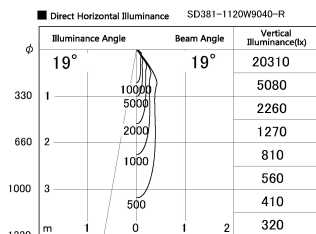

Item no. SD381-1120W9040-R

Series Name: Cledy versa R-G (UL track)  
(SD381-R)

Installation	Track mount
Type	Cledy versa R-G (UL track) (SD381-R)
Fixture wattage	10.5W
Beam angle	19deg
Color Temp.	4000K
CRI	Ra>90
Luminous	1063 lm
Body	Die-cast aluminum alloy
Body finish	White
Trim finish	White
Reflector finish	N/A
IP Rate	IP20
Light source	COB module
Input Voltage	AC220~240V
Dimming Type	Non-Dimmable
Certificate	CE,CCC
Cut Hole	N/A