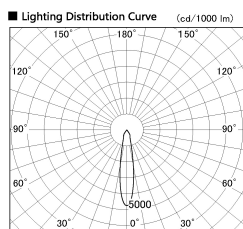

Item no. SD381-1120W9040-R

Series Name: Cledy versa R-G (UL track)  
(SD381-R)

Installation	Track mount
Type	Cledy versa R-G (UL track) (SD381-R)
Fixture wattage	10.5W
Beam angle	19deg
Color Temp.	4000K
CRI	Ra>90
Luminous	1063 lm
Body	Die-cast aluminum alloy
Body finish	White
Trim finish	White
Reflector finish	N/A
IP Rate	IP20
Light source	COB module
Input Voltage	AC220~240V
Dimming Type	Non-Dimmable
Certificate	CE,CCC
Cut Hole	N/A