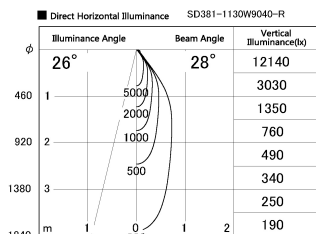

Item no. SD381-1130W9040-R

Series Name: Cledy versa R-G (UL track)  
(SD381-R)

Installation	Track mount
Type	Cledy versa R-G (UL track) (SD381-R)
Fixture wattage	10.5W
Beam angle	28deg
Color Temp.	4000K
CRI	Ra>90
Luminous	1099 lm
Body	Die-cast aluminum alloy
Body finish	White
Trim finish	White
Reflector finish	N/A
IP Rate	IP20
Light source	COB module
Input Voltage	AC220~240V
Dimming Type	Non-Dimmable
Certificate	CE,CCC
Cut Hole	N/A