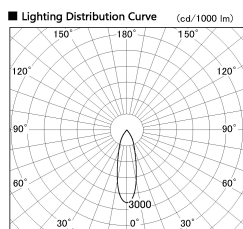

Item no. SD381-1130W9040-R

Series Name: Cledy versa R-G (UL track)  
(SD381-R)

Installation	Track mount
Type	Cledy versa R-G (UL track) (SD381-R)
Fixture wattage	10.5W
Beam angle	28deg
Color Temp.	4000K
CRI	Ra>90
Luminous	1099 lm
Body	Die-cast aluminum alloy
Body finish	White
Trim finish	White
Reflector finish	N/A
IP Rate	IP20
Light source	COB module
Input Voltage	AC220~240V
Dimming Type	Non-Dimmable
Certificate	CE,CCC
Cut Hole	N/A