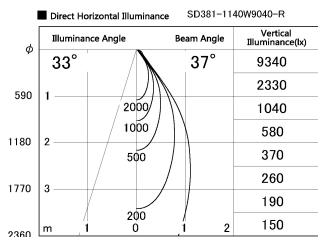

Item no. SD381-1140W9040-R

Series Name: Cledy versa R-G (UL track)
(SD381-R)

Installation	Track mount
Type	Cledy versa R-G (UL track) (SD381-R)
Fixture wattage	10.5W
Beam angle	37deg
Color Temp.	4000K
CRI	Ra>90
Luminous	1122 lm
Body	Die-castaluminumalloy
Body finish	White
Trim finish	White
Reflector finish	N/A
IP Rate	IP20
Light source	COB module
Input Voltage	AC220~240V
Dimming Type	Non-Dimmable
Certificate	CE,CCC
Cut Hole	N/A