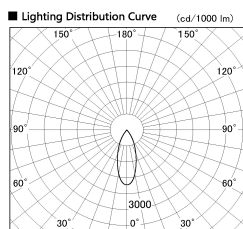

Item no. SD381-1140W9040-R

Series Name: Cledy versa R-G (UL track)
(SD381-R)

Installation	Track mount
Type	Cledy versa R-G (UL track) (SD381-R)
Fixture wattage	10.5W
Beam angle	37deg
Color Temp.	4000K
CRI	Ra>90
Luminous	1122 lm
Body	Die-castaluminumalloy
Body finish	White
Trim finish	White
Reflector finish	N/A
IP Rate	IP20
Light source	COB module
Input Voltage	AC220~240V
Dimming Type	Non-Dimmable
Certificate	CE,CCC
Cut Hole	N/A