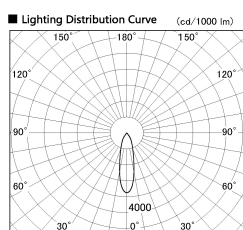

Item no. SD381-0830W9040-R

Series Name: Cledy versa R-G (UL track)
(SD381-R)

Installation	Track mount
Type	Cledy versa R-G (UL track) (SD381-R)
Fixture wattage	7.5W
Beam angle	29deg
Color Temp.	4000K
CRI	Ra>90
Luminous	803 lm
Body	Die-cast aluminum alloy
Body finish	White
Trim finish	White
Reflector finish	N/A
IP Rate	IP20
Light source	COB module
Input Voltage	AC220~240V
Dimming Type	Non-Dimmable
Certificate	CE,CCC
Cut Hole	N/A