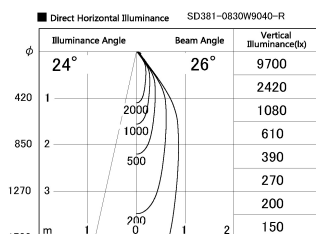

Item no. SD381-0830W9040-R

Series Name: Cledy versa R-G (UL track)
(SD381-R)

Installation	Track mount
Type	Cledy versa R-G (UL track) (SD381-R)
Fixture wattage	7.5W
Beam angle	29deg
Color Temp.	4000K
CRI	Ra>90
Luminous	803 lm
Body	Die-cast aluminum alloy
Body finish	White
Trim finish	White
Reflector finish	N/A
IP Rate	IP20
Light source	COB module
Input Voltage	AC220~240V
Dimming Type	Non-Dimmable
Certificate	CE,CCC
Cut Hole	N/A