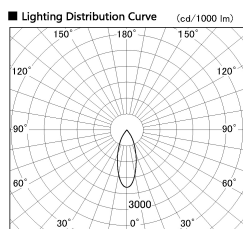

Item no. SD381-0840W9040-R

Series Name: Cledy versa R-G (UL track)
(SD381-R)

Installation	Track mount
Type	Cledy versa R-G (UL track) (SD381-R)
Fixture wattage	7.5W
Beam angle	38deg
Color Temp.	4000K
CRI	Ra>90
Luminous	819 lm
Body	Die-castaluminumalloy
Body finish	White
Trim finish	White
Reflector finish	N/A
IP Rate	IP20
Light source	COB module
Input Voltage	AC220~240V
Dimming Type	Non-Dimmable
Certificate	CE,CCC
Cut Hole	N/A