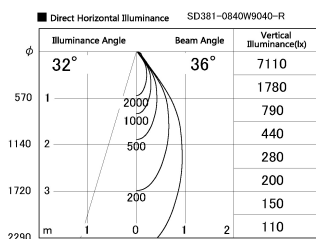

Item no. SD381-0840W9040-R

Series Name: Cledy versa R-G (UL track)
(SD381-R)

Installation	Track mount
Type	Cledy versa R-G (UL track) (SD381-R)
Fixture wattage	7.5W
Beam angle	38deg
Color Temp.	4000K
CRI	Ra>90
Luminous	819 lm
Body	Die-castaluminumalloy
Body finish	White
Trim finish	White
Reflector finish	N/A
IP Rate	IP20
Light source	COB module
Input Voltage	AC220~240V
Dimming Type	Non-Dimmable
Certificate	CE,CCC
Cut Hole	N/A