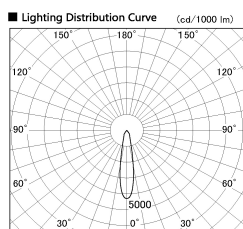

Item no. SD381-3520B9027-R

Series Name: Cledy versa R-G (UL track)
(SD381-R)

Installation	Track mount
Type	Cledy versa R-G (UL track) (SD381-R)
Fixture wattage	36W
Beam angle	21deg
Color Temp.	2700K
CRI	Ra>90
Luminous	4172 lm
Body	Die-castaluminumalloy
Body finish	Black
Trim finish	Black
Reflector finish	N/A
IP Rate	IP20
Light source	COB module
Input Voltage	AC220~240V
Dimming Type	Non-Dimmable
Certificate	CE,CCC
Cut Hole	N/A