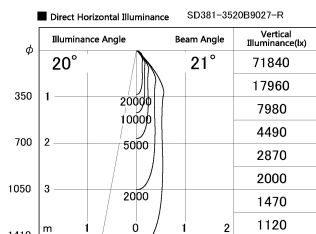

Item no. SD381-3520B9027-R

Series Name: Cledy versa R-G (UL track)
(SD381-R)

Installation	Track mount
Type	Cledy versa R-G (UL track) (SD381-R)
Fixture wattage	36W
Beam angle	21deg
Color Temp.	2700K
CRI	Ra>90
Luminous	4172 lm
Body	Die-castaluminumalloy
Body finish	Black
Trim finish	Black
Reflector finish	N/A
IP Rate	IP20
Light source	COB module
Input Voltage	AC220~240V
Dimming Type	Non-Dimmable
Certificate	CE,CCC
Cut Hole	N/A