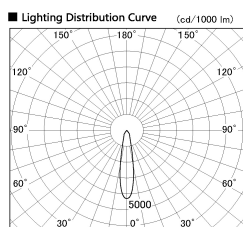

Item no. SD381-3520B9027-R

Series Name: Cledy versa R-G (UL track)
(SD381-R)

Installation	Track mount
Type	Cledy versa R-G (UL track) (SD381-R)
Fixture wattage	36W
Beam angle	21deg
Color Temp.	2700K
CRI	Ra>90
Luminous	4172 lm
Body	Die-castaluminumalloy
Body finish	Black
Trim finish	Black
Reflector finish	N/A
IP Rate	IP20
Light source	COB module
Input Voltage	AC220~240V
Dimming Type	Non-Dimmable
Certificate	CE,CCC
Cut Hole	N/A