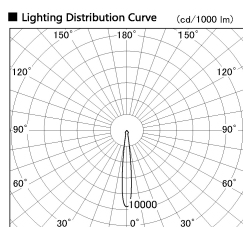

Item no. SD381-2815B9027-R

Series Name: Cledy versa R-G (UL track)
(SD381-R)

■ Direct Horizontal Illuminance SD381-2815B9027-R

φ	Illuminance Angle	Beam Angle	Vertical Illuminance (lx)	
190	11°	12°	121010	
1	50000		30250	
	20000		13450	
380	10000		7560	
2			4840	
570	5000		3360	
3			2470	
770			1890	
m	1	0	1	2

Installation	Track mount
Type	Cledy versa R-G (UL track) (SD381-R)
Fixture wattage	28W
Beam angle	12deg
Color Temp.	2700K
CRI	Ra>90
Luminous	3126 lm
Body	Die-castaluminumalloy
Body finish	Black
Trim finish	Black
Reflector finish	N/A
IP Rate	IP20
Light source	COB module
Input Voltage	AC220~240V
Dimming Type	Non-Dimmable
Certificate	CE,CCC
Cut Hole	N/A