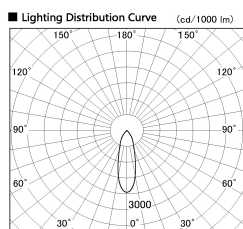

Item no. SD381-2630B9027-R

Series Name: Cledy versa R-G (UL track)  
(SD381-R)

Installation	Track mount
Type	Cledy versa R-G (UL track) (SD381-R)
Fixture wattage	23W
Beam angle	30deg
Color Temp.	2700K
CRI	Ra>90
Luminous	2948 lm
Body	Die-castaluminumalloy
Body finish	Black
Trim finish	Black
Reflector finish	N/A
IP Rate	IP20
Light source	COB module
Input Voltage	AC220~240V
Dimming Type	Non-Dimmable
Certificate	CE,CCC
Cut Hole	N/A