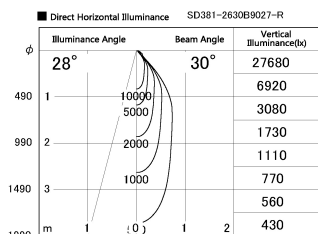

Item no. SD381-2630B9027-R

Series Name: Cledy versa R-G (UL track)  
(SD381-R)

Installation	Track mount
Type	Cledy versa R-G (UL track) (SD381-R)
Fixture wattage	23W
Beam angle	30deg
Color Temp.	2700K
CRI	Ra>90
Luminous	2948 lm
Body	Die-castaluminumalloy
Body finish	Black
Trim finish	Black
Reflector finish	N/A
IP Rate	IP20
Light source	COB module
Input Voltage	AC220~240V
Dimming Type	Non-Dimmable
Certificate	CE,CCC
Cut Hole	N/A