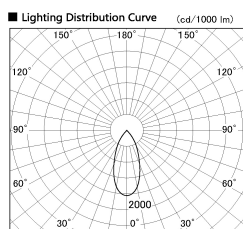

Item no. SD381-2640B9027-R

Series Name: Cledy versa R-G (UL track)
(SD381-R)

Installation	Track mount
Type	Cledy versa R-G (UL track) (SD381-R)
Fixture wattage	23W
Beam angle	43deg
Color Temp.	2700K
CRI	Ra>90
Luminous	2947 lm
Body	Die-castaluminumalloy
Body finish	Black
Trim finish	Black
Reflector finish	N/A
IP Rate	IP20
Light source	COB module
Input Voltage	AC220~240V
Dimming Type	Non-Dimmable
Certificate	CE,CCC
Cut Hole	N/A