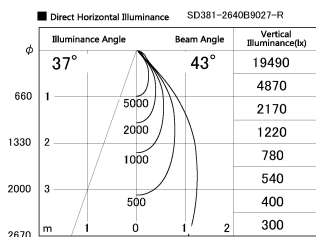

Item no. SD381-2640B9027-R

Series Name: Cledy versa R-G (UL track)
(SD381-R)

Installation	Track mount
Type	Cledy versa R-G (UL track) (SD381-R)
Fixture wattage	23W
Beam angle	43deg
Color Temp.	2700K
CRI	Ra>90
Luminous	2947 lm
Body	Die-castaluminumalloy
Body finish	Black
Trim finish	Black
Reflector finish	N/A
IP Rate	IP20
Light source	COB module
Input Voltage	AC220~240V
Dimming Type	Non-Dimmable
Certificate	CE,CCC
Cut Hole	N/A