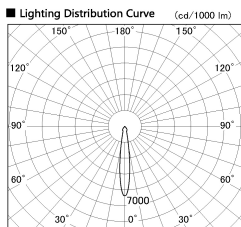

Item no. SD381-2515B9027-R

Series Name: Cledy versa R-G (UL track)
(SD381-R)

■ Direct Horizontal Illuminance SD381-2515B9027-R

φ	Illuminance Angle	Beam Angle	Vertical Illuminance (lx)		
240	14°	15°	62250		
1			15560		
490			6920		
2			3890		
730			2490		
3			1730		
980			1270		
m	1	0	1	2	970

Installation	Track mount
Type	Cledy versa R-G (UL track) (SD381-R)
Fixture wattage	23W
Beam angle	15deg
Color Temp.	2700K
CRI	Ra>90
Luminous	2528 lm
Body	Die-cast aluminum alloy
Body finish	Black
Trim finish	Black
Reflector finish	N/A
IP Rate	IP20
Light source	COB module
Input Voltage	AC220~240V
Dimming Type	Non-Dimmable
Certificate	CE,CCC
Cut Hole	N/A