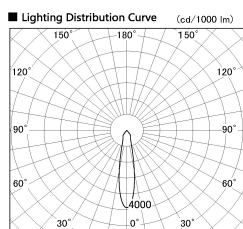

Item no. SD381-2520B9027-R

Series Name: Cledy versa R-G (UL track)  
(SD381-R)

Installation	Track mount
Type	Cledy versa R-G (UL track) (SD381-R)
Fixture wattage	23W
Beam angle	21deg
Color Temp.	2700K
CRI	Ra>90
Luminous	2726 lm
Body	Die-cast aluminum alloy
Body finish	Black
Trim finish	Black
Reflector finish	N/A
IP Rate	IP20
Light source	COB module
Input Voltage	AC220~240V
Dimming Type	Non-Dimmable
Certificate	CE,CCC
Cut Hole	N/A