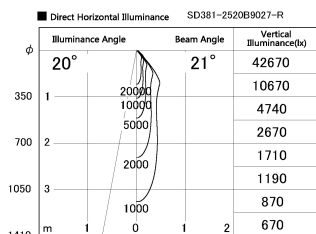

Item no. SD381-2520B9027-R

Series Name: Cledy versa R-G (UL track)  
(SD381-R)

Installation	Track mount
Type	Cledy versa R-G (UL track) (SD381-R)
Fixture wattage	23W
Beam angle	21deg
Color Temp.	2700K
CRI	Ra>90
Luminous	2726 lm
Body	Die-cast aluminum alloy
Body finish	Black
Trim finish	Black
Reflector finish	N/A
IP Rate	IP20
Light source	COB module
Input Voltage	AC220~240V
Dimming Type	Non-Dimmable
Certificate	CE,CCC
Cut Hole	N/A