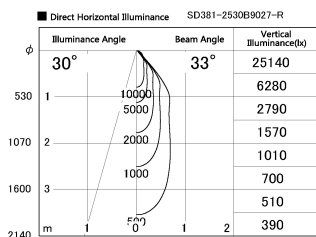

Item no. SD381-2530B9027-R

Series Name: Cledy versa R-G (UL track)
(SD381-R)

Installation	Track mount
Type	
Fixture wattage	23W
Beam angle	33deg
Color Temp.	2700K
CRI	Ra>90
Luminous	2769 lm
Body	Die-castaluminumalloy
Body finish	Black
Trim finish	Black
Reflector finish	N/A
IP Rate	IP20
Light source	COB module
Input Voltage	AC220~240V
Dimming Type	Non-Dimmable
Certificate	CE,CCC
Cut Hole	N/A