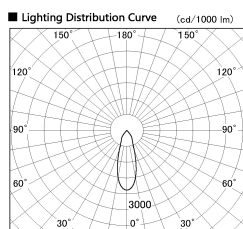

Item no. SD381-2530B9027-R

Series Name: Cledy versa R-G (UL track)
(SD381-R)

Installation	Track mount
Type	
Fixture wattage	23W
Beam angle	33deg
Color Temp.	2700K
CRI	Ra>90
Luminous	2769 lm
Body	Die-castaluminumalloy
Body finish	Black
Trim finish	Black
Reflector finish	N/A
IP Rate	IP20
Light source	COB module
Input Voltage	AC220~240V
Dimming Type	Non-Dimmable
Certificate	CE,CCC
Cut Hole	N/A