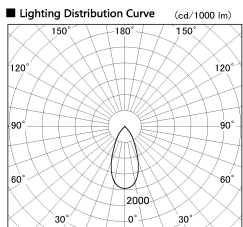

Item no. SD381-2540B9027-R

Series Name: Cledy versa R-G (UL track)  
(SD381-R)

Installation	Track mount
Type	Cledy versa R-G (UL track) (SD381-R)
Fixture wattage	23W
Beam angle	45deg
Color Temp.	2700K
CRI	Ra>90
Luminous	2771 lm
Body	Die-castaluminumalloy
Body finish	Black
Trim finish	Black
Reflector finish	N/A
IP Rate	IP20
Light source	COB module
Input Voltage	AC220~240V
Dimming Type	Non-Dimmable
Certificate	CE,CCC
Cut Hole	N/A