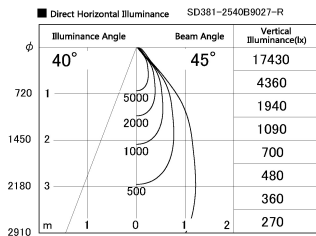

Item no. SD381-2540B9027-R

Series Name: Cledy versa R-G (UL track)  
(SD381-R)

Installation	Track mount
Type	Cledy versa R-G (UL track) (SD381-R)
Fixture wattage	23W
Beam angle	45deg
Color Temp.	2700K
CRI	Ra>90
Luminous	2771 lm
Body	Die-castaluminumalloy
Body finish	Black
Trim finish	Black
Reflector finish	N/A
IP Rate	IP20
Light source	COB module
Input Voltage	AC220~240V
Dimming Type	Non-Dimmable
Certificate	CE,CCC
Cut Hole	N/A