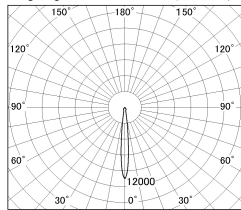

■ Lighting Distribution Curve (cd./1000 lm)

φ	Illuminance Angle	Beam Angle	Vertical Illuminance(lx)	
			1m	2m
170	10°	11°	84970	21240
340	20000	10000	9440	5310
520	5000	2000	3400	2360
690	2000	1330	1730	1330

Installation	Track mount
Type	Cledy versa R-G (UL track) (SD381-R)
Fixture wattage	20W
Beam angle	11deg
Color Temp.	2700K
CRI	Ra>90
Luminous	1961 lm
Body	Die-castaluminumalloy
Body finish	Black
Trim finish	Black
Reflector finish	N/A
IP Rate	IP20
Light source	COB module
Input Voltage	AC220~240V
Dimming Type	Non-Dimmable
Certificate	CE,CCC
Cut Hole	N/A