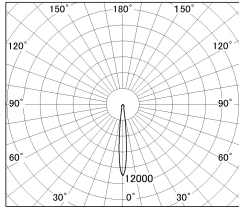

■ Lighting Distribution Curve (cd./1000 lm)

φ	Illuminance Angle	Beam Angle	Vertical Illuminance(lx)
170	10°	11°	84970
1			21240
340			9440
2			5310
520			3400
3			2360
690			1730
m	1	0	1330

Installation	Track mount
Type	
Fixture wattage	20W
Beam angle	11deg
Color Temp.	2700K
CRI	Ra>90
Luminous	1961 lm
Body	Die-castaluminumalloy
Body finish	Black
Trim finish	Black
Reflector finish	N/A
IP Rate	IP20
Light source	COB module
Input Voltage	AC220~240V
Dimming Type	Non-Dimmable
Certificate	CE,CCC
Cut Hole	N/A