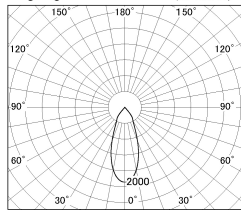

■ Lighting Distribution Curve (cd./1000 lm)

Installation	Track mount
Type	Cledy versa R-G (UL track) (SD381-R)
Fixture wattage	20W
Beam angle	39deg
Color Temp.	2700K
CRI	Ra>90
Luminous	2143 lm
Body	Die-castaluminumalloy
Body finish	Black
Trim finish	Black
Reflector finish	N/A
IP Rate	IP20
Light source	COB module
Input Voltage	AC220~240V
Dimming Type	Non-Dimmable
Certificate	CE,CCC
Cut Hole	N/A