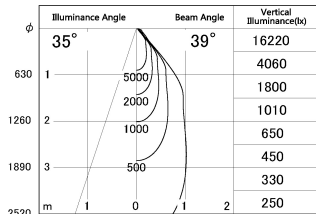

Installation	Track mount
Type	Cledy versa R-G (UL track) (SD381-R)
Fixture wattage	20W
Beam angle	39deg
Color Temp.	2700K
CRI	Ra>90
Luminous	2143 lm
Body	Die-castaluminumalloy
Body finish	Black
Trim finish	Black
Reflector finish	N/A
IP Rate	IP20
Light source	COB module
Input Voltage	AC220~240V
Dimming Type	Non-Dimmable
Certificate	CE,CCC
Cut Hole	N/A