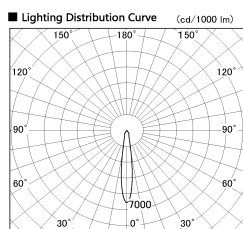

Item no. SD381-1915B9027-R

Series Name: Cledy versa R-G (UL track)  
(SD381-R)

Installation	Track mount
Type	Cledy versa R-G (UL track) (SD381-R)
Fixture wattage	18.6W
Beam angle	16deg
Color Temp.	2700K
CRI	Ra>90
Luminous	1674 lm
Body	Die-cast aluminum alloy
Body finish	Black
Trim finish	Black
Reflector finish	N/A
IP Rate	IP20
Light source	COB module
Input Voltage	AC220~240V
Dimming Type	Non-Dimmable
Certificate	CE,CCC
Cut Hole	N/A