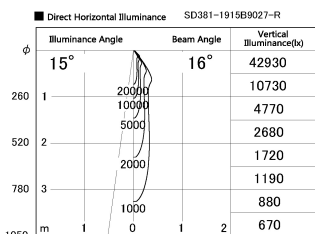

Item no. SD381-1915B9027-R

Series Name: Cledy versa R-G (UL track)  
(SD381-R)

Installation	Track mount
Type	Cledy versa R-G (UL track) (SD381-R)
Fixture wattage	18.6W
Beam angle	16deg
Color Temp.	2700K
CRI	Ra>90
Luminous	1674 lm
Body	Die-cast aluminum alloy
Body finish	Black
Trim finish	Black
Reflector finish	N/A
IP Rate	IP20
Light source	COB module
Input Voltage	AC220~240V
Dimming Type	Non-Dimmable
Certificate	CE,CCC
Cut Hole	N/A