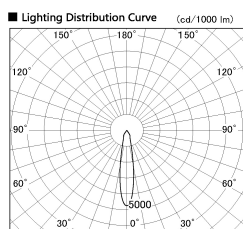

Item no. SD381-1920B9027-R

Series Name: Cledy versa R-G (UL track)
(SD381-R)

Installation	Track mount
Type	Cledy versa R-G (UL track) (SD381-R)
Fixture wattage	18.6W
Beam angle	19deg
Color Temp.	2700K
CRI	Ra>90
Luminous	1707 lm
Body	Die-cast aluminum alloy
Body finish	Black
Trim finish	Black
Reflector finish	N/A
IP Rate	IP20
Light source	COB module
Input Voltage	AC220~240V
Dimming Type	Non-Dimmable
Certificate	CE,CCC
Cut Hole	N/A