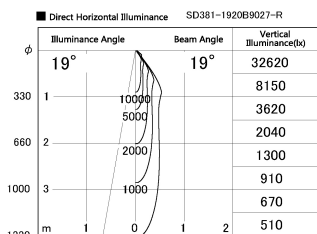

Item no. SD381-1920B9027-R

Series Name: Cledy versa R-G (UL track)
(SD381-R)

Installation	Track mount
Type	Cledy versa R-G (UL track) (SD381-R)
Fixture wattage	18.6W
Beam angle	19deg
Color Temp.	2700K
CRI	Ra>90
Luminous	1707 lm
Body	Die-cast aluminum alloy
Body finish	Black
Trim finish	Black
Reflector finish	N/A
IP Rate	IP20
Light source	COB module
Input Voltage	AC220~240V
Dimming Type	Non-Dimmable
Certificate	CE,CCC
Cut Hole	N/A