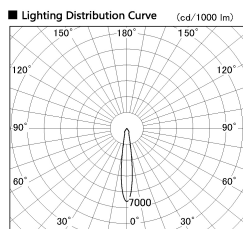

Item no. SD381-1115B9027-R

Series Name: Cledy versa R-G (UL track)  
(SD381-R)

Installation	Track mount
Type	Cledy versa R-G (UL track) (SD381-R)
Fixture wattage	10.5W
Beam angle	16deg
Color Temp.	2700K
CRI	Ra>90
Luminous	1012 lm
Body	Die-cast aluminum alloy
Body finish	Black
Trim finish	Black
Reflector finish	N/A
IP Rate	IP20
Light source	COB module
Input Voltage	AC220~240V
Dimming Type	Non-Dimmable
Certificate	CE,CCC
Cut Hole	N/A