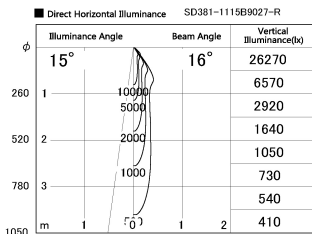

Item no. SD381-1115B9027-R

Series Name: Cledy versa R-G (UL track)  
(SD381-R)

Installation	Track mount
Type	Cledy versa R-G (UL track) (SD381-R)
Fixture wattage	10.5W
Beam angle	16deg
Color Temp.	2700K
CRI	Ra>90
Luminous	1012 lm
Body	Die-cast aluminum alloy
Body finish	Black
Trim finish	Black
Reflector finish	N/A
IP Rate	IP20
Light source	COB module
Input Voltage	AC220~240V
Dimming Type	Non-Dimmable
Certificate	CE,CCC
Cut Hole	N/A