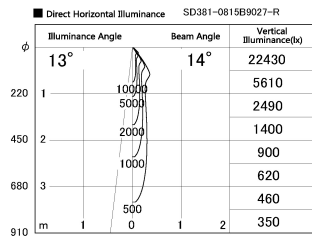

Item no. SD381-0815B9027-R

Series Name: Cledy versa R-G (UL track)
(SD381-R)

Installation	Track mount
Type	Cledy versa R-G (UL track) (SD381-R)
Fixture wattage	7.5W
Beam angle	16deg
Color Temp.	2700K
CRI	Ra>90
Luminous	723 lm
Body	Die-cast aluminum alloy
Body finish	Black
Trim finish	Black
Reflector finish	N/A
IP Rate	IP20
Light source	COB module
Input Voltage	AC220~240V
Dimming Type	Non-Dimmable
Certificate	CE,CCC
Cut Hole	N/A