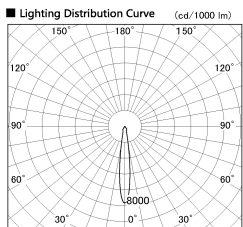

Item no. SD381-0815B9027-R

Series Name: Cledy versa R-G (UL track)
(SD381-R)

Installation	Track mount
Type	Cledy versa R-G (UL track) (SD381-R)
Fixture wattage	7.5W
Beam angle	16deg
Color Temp.	2700K
CRI	Ra>90
Luminous	723 lm
Body	Die-cast aluminum alloy
Body finish	Black
Trim finish	Black
Reflector finish	N/A
IP Rate	IP20
Light source	COB module
Input Voltage	AC220~240V
Dimming Type	Non-Dimmable
Certificate	CE,CCC
Cut Hole	N/A