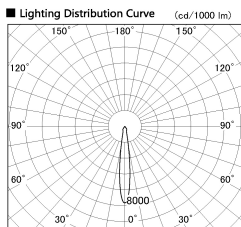

Item no. SD381-0815B9027-R

Series Name: Cledy versa R-G (UL track)  
(SD381-R)

Installation	Track mount
Type	Cledy versa R-G (UL track) (SD381-R)
Fixture wattage	7.5W
Beam angle	16deg
Color Temp.	2700K
CRI	Ra>90
Luminous	723 lm
Body	Die-cast aluminum alloy
Body finish	Black
Trim finish	Black
Reflector finish	N/A
IP Rate	IP20
Light source	COB module
Input Voltage	AC220~240V
Dimming Type	Non-Dimmable
Certificate	CE,CCC
Cut Hole	N/A