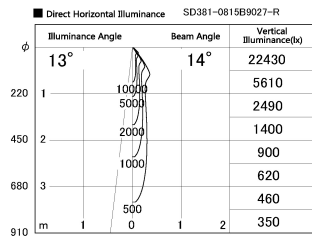

Item no. SD381-0815B9027-R

Series Name: Cledy versa R-G (UL track)  
(SD381-R)

Installation	Track mount
Type	Cledy versa R-G (UL track) (SD381-R)
Fixture wattage	7.5W
Beam angle	16deg
Color Temp.	2700K
CRI	Ra>90
Luminous	723 lm
Body	Die-cast aluminum alloy
Body finish	Black
Trim finish	Black
Reflector finish	N/A
IP Rate	IP20
Light source	COB module
Input Voltage	AC220~240V
Dimming Type	Non-Dimmable
Certificate	CE,CCC
Cut Hole	N/A