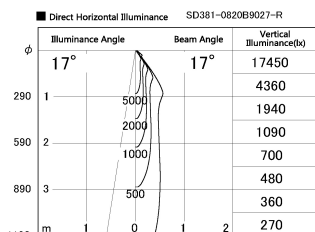

Item no. SD381-0820B9027-R

Series Name: Cledy versa R-G (UL track)
(SD381-R)

Installation	Track mount
Type	Cledy versa R-G (UL track) (SD381-R)
Fixture wattage	7.5W
Beam angle	20deg
Color Temp.	2700K
CRI	Ra>90
Luminous	753 lm
Body	Die-cast aluminum alloy
Body finish	Black
Trim finish	Black
Reflector finish	N/A
IP Rate	IP20
Light source	COB module
Input Voltage	AC220~240V
Dimming Type	Non-Dimmable
Certificate	CE,CCC
Cut Hole	N/A