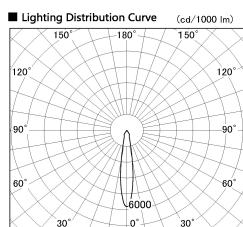

Item no. SD381-0820B9027-R

Series Name: Cledy versa R-G (UL track)
(SD381-R)

Installation	Track mount
Type	Cledy versa R-G (UL track) (SD381-R)
Fixture wattage	7.5W
Beam angle	20deg
Color Temp.	2700K
CRI	Ra>90
Luminous	753 lm
Body	Die-cast aluminum alloy
Body finish	Black
Trim finish	Black
Reflector finish	N/A
IP Rate	IP20
Light source	COB module
Input Voltage	AC220~240V
Dimming Type	Non-Dimmable
Certificate	CE,CCC
Cut Hole	N/A