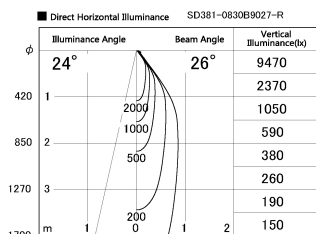

Item no. SD381-0830B9027-R

Series Name: Cledy versa R-G (UL track)  
(SD381-R)

Installation	Track mount
Type	Cledy versa R-G (UL track) (SD381-R)
Fixture wattage	7.5W
Beam angle	29deg
Color Temp.	2700K
CRI	Ra>90
Luminous	784 lm
Body	Die-cast aluminum alloy
Body finish	Black
Trim finish	Black
Reflector finish	N/A
IP Rate	IP20
Light source	COB module
Input Voltage	AC220~240V
Dimming Type	Non-Dimmable
Certificate	CE,CCC
Cut Hole	N/A