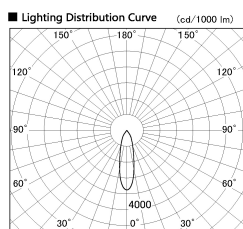

Item no. SD381-0830B9027-R

Series Name: Cledy versa R-G (UL track)  
(SD381-R)

Installation	Track mount
Type	Cledy versa R-G (UL track) (SD381-R)
Fixture wattage	7.5W
Beam angle	29deg
Color Temp.	2700K
CRI	Ra>90
Luminous	784 lm
Body	Die-cast aluminum alloy
Body finish	Black
Trim finish	Black
Reflector finish	N/A
IP Rate	IP20
Light source	COB module
Input Voltage	AC220~240V
Dimming Type	Non-Dimmable
Certificate	CE,CCC
Cut Hole	N/A