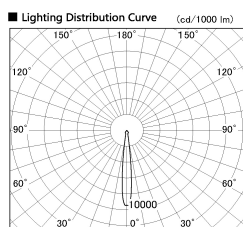

Item no. SD381-3515B9030-R

Series Name: Cledy versa R-G (UL track)  
(SD381-R)

■ Direct Horizontal Illuminance SD381-3515B9030-R

Illuminance Angle	Beam Angle	Vertical Illuminance (lx)
11°	1	149240
	2	37310
12°	1	16580
	2	9330
15°	1	5970
	2	4150
20°	1	3050
	2	2330

Installation	Track mount
Type	Cledy versa R-G (UL track) (SD381-R)
Fixture wattage	36W
Beam angle	12deg
Color Temp.	3000K
CRI	Ra>90
Luminous	3948 lm
Body	Die-castaluminumalloy
Body finish	Black
Trim finish	Black
Reflector finish	N/A
IP Rate	IP20
Light source	COB module
Input Voltage	AC220~240V
Dimming Type	Non-Dimmable
Certificate	CE,CCC
Cut Hole	N/A