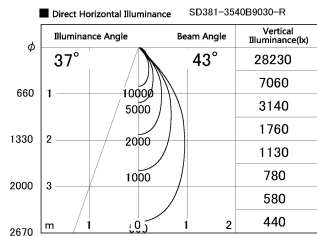

Item no. SD381-3540B9030-R

Series Name: Cledy versa R-G (UL track)  
(SD381-R)

Installation	Track mount
Type	Cledy versa R-G (UL track) (SD381-R)
Fixture wattage	36W
Beam angle	43deg
Color Temp.	3000K
CRI	Ra>90
Luminous	4268 lm
Body	Die-cast aluminum alloy
Body finish	Black
Trim finish	Black
Reflector finish	N/A
IP Rate	IP20
Light source	COB module
Input Voltage	AC220~240V
Dimming Type	Non-Dimmable
Certificate	CE,CCC
Cut Hole	N/A