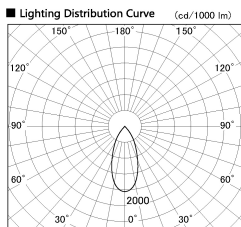

Item no. SD381-3540B9030-R

Series Name: Cledy versa R-G (UL track)  
(SD381-R)

Installation	Track mount
Type	Cledy versa R-G (UL track) (SD381-R)
Fixture wattage	36W
Beam angle	43deg
Color Temp.	3000K
CRI	Ra>90
Luminous	4268 lm
Body	Die-cast aluminum alloy
Body finish	Black
Trim finish	Black
Reflector finish	N/A
IP Rate	IP20
Light source	COB module
Input Voltage	AC220~240V
Dimming Type	Non-Dimmable
Certificate	CE,CCC
Cut Hole	N/A