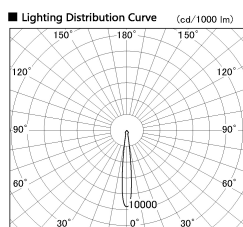

Item no. SD381-2815B9030-R

Series Name: Cledy versa R-G (UL track)
(SD381-R)

■ Direct Horizontal Illuminance SD381-2815B9030-R

φ	Illuminance Angle	Beam Angle	Vertical Illuminance (lx)	
190	11°	12°	123480	
1			30870	
			13720	
380			7720	
2			4940	
			3430	
570			2520	
3			1930	
770			1930	
m	1	0	1	2

Installation	Track mount
Type	Cledy versa R-G (UL track) (SD381-R)
Fixture wattage	28W
Beam angle	12deg
Color Temp.	3000K
CRI	Ra>90
Luminous	3190 lm
Body	Die-castaluminumalloy
Body finish	Black
Trim finish	Black
Reflector finish	N/A
IP Rate	IP20
Light source	COB module
Input Voltage	AC220~240V
Dimming Type	Non-Dimmable
Certificate	CE,CCC
Cut Hole	N/A