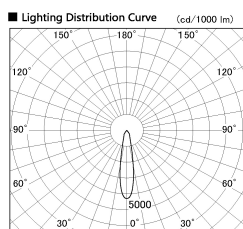

Item no. SD381-2820B9030-R

Series Name: Cledy versa R-G (UL track)
(SD381-R)

■ Direct Horizontal Illuminance SD381-2820B9030-R

φ	Illuminance Angle	Beam Angle	Vertical Illuminance (lx)
350	20°	21°	59200
700			14800
1050			6580
1410			3700
			2370
			1640
			1210
			930

Installation	Track mount
Type	Cledy versa R-G (UL track) (SD381-R)
Fixture wattage	28W
Beam angle	21deg
Color Temp.	3000K
CRI	Ra>90
Luminous	3438 lm
Body	Die-cast aluminum alloy
Body finish	Black
Trim finish	Black
Reflector finish	N/A
IP Rate	IP20
Light source	COB module
Input Voltage	AC220~240V
Dimming Type	Non-Dimmable
Certificate	CE,CCC
Cut Hole	N/A