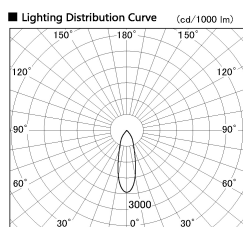

Item no. SD381-2830B9030-R

Series Name: Cledy versa R-G (UL track)
(SD381-R)

Installation	Track mount
Type	Cledy versa R-G (UL track) (SD381-R)
Fixture wattage	28W
Beam angle	30deg
Color Temp.	3000K
CRI	Ra>90
Luminous	3452 lm
Body	Die-cast aluminum alloy
Body finish	Black
Trim finish	Black
Reflector finish	N/A
IP Rate	IP20
Light source	COB module
Input Voltage	AC220~240V
Dimming Type	Non-Dimmable
Certificate	CE,CCC
Cut Hole	N/A