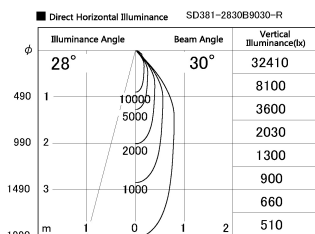

Item no. SD381-2830B9030-R

Series Name: Cledy versa R-G (UL track)
(SD381-R)

Installation	Track mount
Type	Cledy versa R-G (UL track) (SD381-R)
Fixture wattage	28W
Beam angle	30deg
Color Temp.	3000K
CRI	Ra>90
Luminous	3452 lm
Body	Die-cast aluminum alloy
Body finish	Black
Trim finish	Black
Reflector finish	N/A
IP Rate	IP20
Light source	COB module
Input Voltage	AC220~240V
Dimming Type	Non-Dimmable
Certificate	CE,CCC
Cut Hole	N/A