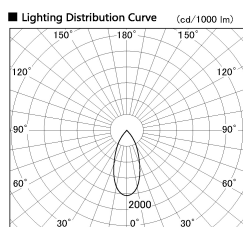

Item no. SD381-2840B9030-R

Series Name: Cledy versa R-G (UL track)
(SD381-R)

Installation	Track mount
Type	Cledy versa R-G (UL track) (SD381-R)
Fixture wattage	28W
Beam angle	43deg
Color Temp.	3000K
CRI	Ra>90
Luminous	3448 lm
Body	Die-cast aluminum alloy
Body finish	Black
Trim finish	Black
Reflector finish	N/A
IP Rate	IP20
Light source	COB module
Input Voltage	AC220~240V
Dimming Type	Non-Dimmable
Certificate	CE,CCC
Cut Hole	N/A