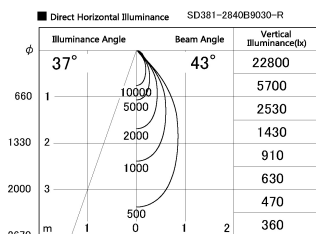

Item no. SD381-2840B9030-R

Series Name: Cledy versa R-G (UL track)
(SD381-R)

Installation	Track mount
Type	Cledy versa R-G (UL track) (SD381-R)
Fixture wattage	28W
Beam angle	43deg
Color Temp.	3000K
CRI	Ra>90
Luminous	3448 lm
Body	Die-cast aluminum alloy
Body finish	Black
Trim finish	Black
Reflector finish	N/A
IP Rate	IP20
Light source	COB module
Input Voltage	AC220~240V
Dimming Type	Non-Dimmable
Certificate	CE,CCC
Cut Hole	N/A