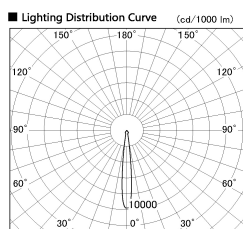

Item no. SD381-2615B9030-R

Series Name: Cledy versa R-G (UL track)  
(SD381-R)

■ Direct Horizontal Illuminance SD381-2615B9030-R

Illuminance Angle	Beam Angle	Vertical Illuminance (lx)
10°	12°	109430
170	1	27360
1	5000	12160
20000		6840
10000		4380
340	2	3040
2	5000	2230
520	3	1710
690	m	1 2 0 0 1 2

Installation	Track mount
Type	Cledy versa R-G (UL track) (SD381-R)
Fixture wattage	23W
Beam angle	12deg
Color Temp.	3000K
CRI	Ra>90
Luminous	2781 lm
Body	Die-castaluminumalloy
Body finish	Black
Trim finish	Black
Reflector finish	N/A
IP Rate	IP20
Light source	COB module
Input Voltage	AC220~240V
Dimming Type	Non-Dimmable
Certificate	CE,CCC
Cut Hole	N/A