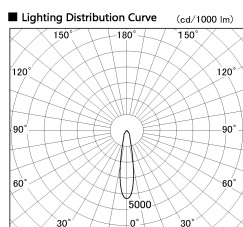

Item no. SD381-2620B9030-R

Series Name: Cledy versa R-G (UL track)  
(SD381-R)

■ Direct Horizontal Illuminance SD381-2620B9030-R

Illuminance Angle	Beam Angle	Vertical Illuminance (lx)
20°	1	51640
	2	12910
	3	5740
	4	3230
	5	2070
21°	1	1430
	2	1050
	3	810
	4	
	5	

Installation	Track mount
Type	Cledy versa R-G (UL track) (SD381-R)
Fixture wattage	23W
Beam angle	21deg
Color Temp.	3000K
CRI	Ra>90
Luminous	2999 lm
Body	Die-cast aluminum alloy
Body finish	Black
Trim finish	Black
Reflector finish	N/A
IP Rate	IP20
Light source	COB module
Input Voltage	AC220~240V
Dimming Type	Non-Dimmable
Certificate	CE,CCC
Cut Hole	N/A