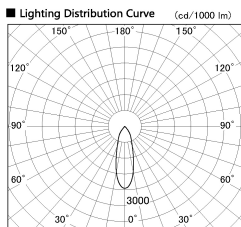

Item no. SD381-2630B9030-R

Series Name: Cledy versa R-G (UL track)  
(SD381-R)

Installation	Track mount
Type	Cledy versa R-G (UL track) (SD381-R)
Fixture wattage	23W
Beam angle	30deg
Color Temp.	3000K
CRI	Ra>90
Luminous	3008 lm
Body	Die-cast aluminum alloy
Body finish	Black
Trim finish	Black
Reflector finish	N/A
IP Rate	IP20
Light source	COB module
Input Voltage	AC220~240V
Dimming Type	Non-Dimmable
Certificate	CE,CCC
Cut Hole	N/A