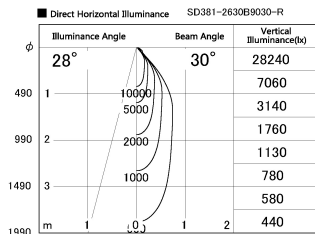

Item no. SD381-2630B9030-R

Series Name: Cledy versa R-G (UL track)  
(SD381-R)

Installation	Track mount
Type	Cledy versa R-G (UL track) (SD381-R)
Fixture wattage	23W
Beam angle	30deg
Color Temp.	3000K
CRI	Ra>90
Luminous	3008 lm
Body	Die-cast aluminum alloy
Body finish	Black
Trim finish	Black
Reflector finish	N/A
IP Rate	IP20
Light source	COB module
Input Voltage	AC220~240V
Dimming Type	Non-Dimmable
Certificate	CE,CCC
Cut Hole	N/A