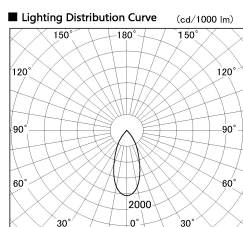

Item no. SD381-2640B9030-R

Series Name: Cledy versa R-G (UL track)
(SD381-R)

Installation	Track mount
Type	Cledy versa R-G (UL track) (SD381-R)
Fixture wattage	23W
Beam angle	43deg
Color Temp.	3000K
CRI	Ra>90
Luminous	3007 lm
Body	Die-cast aluminum alloy
Body finish	Black
Trim finish	Black
Reflector finish	N/A
IP Rate	IP20
Light source	COB module
Input Voltage	AC220~240V
Dimming Type	Non-Dimmable
Certificate	CE,CCC
Cut Hole	N/A