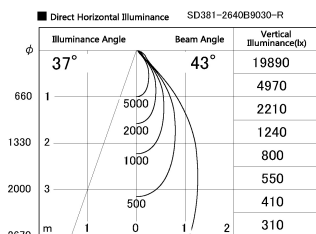

Item no. SD381-2640B9030-R

Series Name: Cledy versa R-G (UL track)
(SD381-R)

Installation	Track mount
Type	Cledy versa R-G (UL track) (SD381-R)
Fixture wattage	23W
Beam angle	43deg
Color Temp.	3000K
CRI	Ra>90
Luminous	3007 lm
Body	Die-cast aluminum alloy
Body finish	Black
Trim finish	Black
Reflector finish	N/A
IP Rate	IP20
Light source	COB module
Input Voltage	AC220~240V
Dimming Type	Non-Dimmable
Certificate	CE,CCC
Cut Hole	N/A