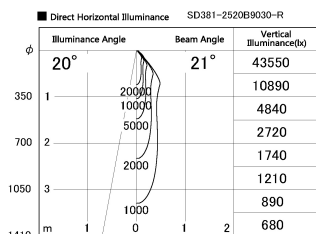

Item no. SD381-2520B9030-R

Series Name: Cledy versa R-G (UL track)
(SD381-R)

Installation	Track mount
Type	Cledy versa R-G (UL track) (SD381-R)
Fixture wattage	23W
Beam angle	21deg
Color Temp.	3000K
CRI	Ra>90
Luminous	2782 lm
Body	Die-castaluminumalloy
Body finish	Black
Trim finish	Black
Reflector finish	N/A
IP Rate	IP20
Light source	COB module
Input Voltage	AC220~240V
Dimming Type	Non-Dimmable
Certificate	CE,CCC
Cut Hole	N/A