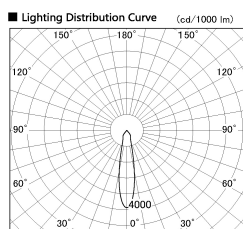

Item no. SD381-2520B9030-R

Series Name: Cledy versa R-G (UL track)
(SD381-R)

Installation	Track mount
Type	Cledy versa R-G (UL track) (SD381-R)
Fixture wattage	23W
Beam angle	21deg
Color Temp.	3000K
CRI	Ra>90
Luminous	2782 lm
Body	Die-castaluminumalloy
Body finish	Black
Trim finish	Black
Reflector finish	N/A
IP Rate	IP20
Light source	COB module
Input Voltage	AC220~240V
Dimming Type	Non-Dimmable
Certificate	CE,CCC
Cut Hole	N/A