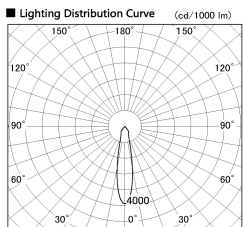

Item no. SD381-2520B9030-R

Series Name: Cledy versa R-G (UL track)
(SD381-R)

■ Direct Horizontal Illuminance SD381-2520B9030-R

φ	Illuminance Angle	Beam Angle	Vertical Illuminance (lx)
350	20°	21°	43550
700			10890
1050			4840
1410			2720
			1740
			1210
			890
			680

Installation	Track mount
Type	Cledy versa R-G (UL track) (SD381-R)
Fixture wattage	23W
Beam angle	21deg
Color Temp.	3000K
CRI	Ra>90
Luminous	2782 lm
Body	Die-cast aluminum alloy
Body finish	Black
Trim finish	Black
Reflector finish	N/A
IP Rate	IP20
Light source	COB module
Input Voltage	AC220~240V
Dimming Type	Non-Dimmable
Certificate	CE,CCC
Cut Hole	N/A