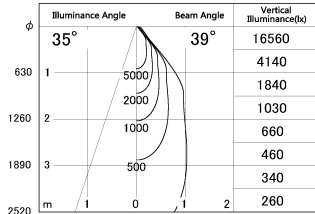

Installation	Track mount
Type	Cledy versa R-G (UL track) (SD381-R)
Fixture wattage	20W
Beam angle	39deg
Color Temp.	3000K
CRI	Ra>90
Luminous	2187 lm
Body	Die-castaluminumalloy
Body finish	Black
Trim finish	Black
Reflector finish	N/A
IP Rate	IP20
Light source	COB module
Input Voltage	AC220~240V
Dimming Type	Non-Dimmable
Certificate	CE,CCC
Cut Hole	N/A