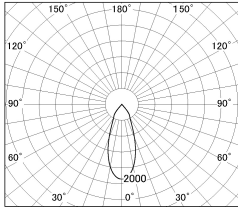

■ Lighting Distribution Curve (cd./1000 lm)

Installation	Track mount
Type	Cledy versa R-G (UL track) (SD381-R)
Fixture wattage	20W
Beam angle	39deg
Color Temp.	3000K
CRI	Ra>90
Luminous	2187 lm
Body	Die-castaluminumalloy
Body finish	Black
Trim finish	Black
Reflector finish	N/A
IP Rate	IP20
Light source	COB module
Input Voltage	AC220~240V
Dimming Type	Non-Dimmable
Certificate	CE,CCC
Cut Hole	N/A