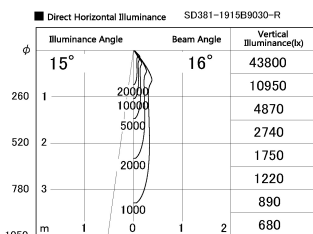

Item no. SD381-1915B9030-R

Series Name: Cledy versa R-G (UL track)  
(SD381-R)

Installation	Track mount
Type	Cledy versa R-G (UL track) (SD381-R)
Fixture wattage	18.6W
Beam angle	16deg
Color Temp.	3000K
CRI	Ra>90
Luminous	1708 lm
Body	Die-cast aluminum alloy
Body finish	Black
Trim finish	Black
Reflector finish	N/A
IP Rate	IP20
Light source	COB module
Input Voltage	AC220~240V
Dimming Type	Non-Dimmable
Certificate	CE,CCC
Cut Hole	N/A