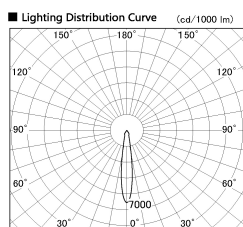

Item no. SD381-1915B9030-R

Series Name: Cledy versa R-G (UL track)  
(SD381-R)

Installation	Track mount
Type	Cledy versa R-G (UL track) (SD381-R)
Fixture wattage	18.6W
Beam angle	16deg
Color Temp.	3000K
CRI	Ra>90
Luminous	1708 lm
Body	Die-cast aluminum alloy
Body finish	Black
Trim finish	Black
Reflector finish	N/A
IP Rate	IP20
Light source	COB module
Input Voltage	AC220~240V
Dimming Type	Non-Dimmable
Certificate	CE,CCC
Cut Hole	N/A