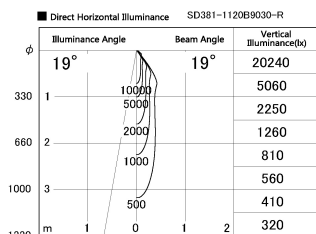

Item no. SD381-1120B9030-R

Series Name: Cledy versa R-G (UL track)
(SD381-R)

Installation	Track mount
Type	Cledy versa R-G (UL track) (SD381-R)
Fixture wattage	10.5W
Beam angle	19deg
Color Temp.	3000K
CRI	Ra>90
Luminous	1059 lm
Body	Die-cast aluminum alloy
Body finish	Black
Trim finish	Black
Reflector finish	N/A
IP Rate	IP20
Light source	COB module
Input Voltage	AC220~240V
Dimming Type	Non-Dimmable
Certificate	CE,CCC
Cut Hole	N/A