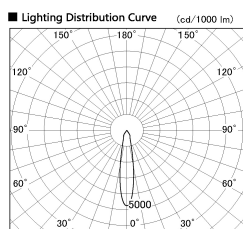

Item no. SD381-1120B9030-R

Series Name: Cledy versa R-G (UL track)
(SD381-R)

Installation	Track mount
Type	Cledy versa R-G (UL track) (SD381-R)
Fixture wattage	10.5W
Beam angle	19deg
Color Temp.	3000K
CRI	Ra>90
Luminous	1059 lm
Body	Die-cast aluminum alloy
Body finish	Black
Trim finish	Black
Reflector finish	N/A
IP Rate	IP20
Light source	COB module
Input Voltage	AC220~240V
Dimming Type	Non-Dimmable
Certificate	CE,CCC
Cut Hole	N/A