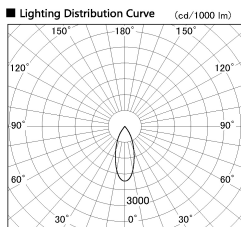

Item no. SD381-1140B9030-R

Series Name: Cledy versa R-G (UL track)  
(SD381-R)

Installation	Track mount
Type	Cledy versa R-G (UL track) (SD381-R)
Fixture wattage	10.5W
Beam angle	37deg
Color Temp.	3000K
CRI	Ra>90
Luminous	1118 lm
Body	Die-cast aluminum alloy
Body finish	Black
Trim finish	Black
Reflector finish	N/A
IP Rate	IP20
Light source	COB module
Input Voltage	AC220~240V
Dimming Type	Non-Dimmable
Certificate	CE,CCC
Cut Hole	N/A