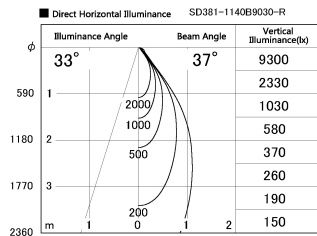

Item no. SD381-1140B9030-R

Series Name: Cledy versa R-G (UL track)  
(SD381-R)

Installation	Track mount
Type	Cledy versa R-G (UL track) (SD381-R)
Fixture wattage	10.5W
Beam angle	37deg
Color Temp.	3000K
CRI	Ra>90
Luminous	1118 lm
Body	Die-cast aluminum alloy
Body finish	Black
Trim finish	Black
Reflector finish	N/A
IP Rate	IP20
Light source	COB module
Input Voltage	AC220~240V
Dimming Type	Non-Dimmable
Certificate	CE,CCC
Cut Hole	N/A