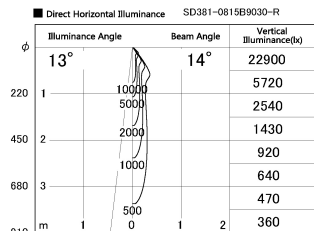

Item no. SD381-0815B9030-R

Series Name: Cledy versa R-G (UL track)
(SD381-R)

Installation	Track mount
Type	Cledy versa R-G (UL track) (SD381-R)
Fixture wattage	7.5W
Beam angle	16deg
Color Temp.	3000K
CRI	Ra>90
Luminous	738 lm
Body	Die-cast aluminum alloy
Body finish	Black
Trim finish	Black
Reflector finish	N/A
IP Rate	IP20
Light source	COB module
Input Voltage	AC220~240V
Dimming Type	Non-Dimmable
Certificate	CE,CCC
Cut Hole	N/A