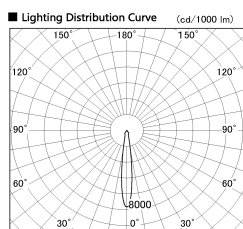

Item no. SD381-0815B9030-R

Series Name: Cledy versa R-G (UL track)
(SD381-R)

Installation	Track mount
Type	Cledy versa R-G (UL track) (SD381-R)
Fixture wattage	7.5W
Beam angle	16deg
Color Temp.	3000K
CRI	Ra>90
Luminous	738 lm
Body	Die-cast aluminum alloy
Body finish	Black
Trim finish	Black
Reflector finish	N/A
IP Rate	IP20
Light source	COB module
Input Voltage	AC220~240V
Dimming Type	Non-Dimmable
Certificate	CE,CCC
Cut Hole	N/A