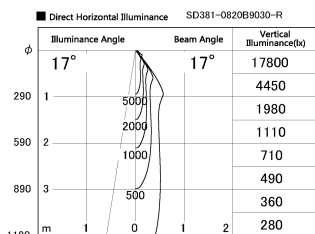

Item no. SD381-0820B9030-R

Series Name: Cledy versa R-G (UL track)  
(SD381-R)

Installation	Track mount
Type	Cledy versa R-G (UL track) (SD381-R)
Fixture wattage	7.5W
Beam angle	20deg
Color Temp.	3000K
CRI	Ra>90
Luminous	768 lm
Body	Die-cast aluminum alloy
Body finish	Black
Trim finish	Black
Reflector finish	N/A
IP Rate	IP20
Light source	COB module
Input Voltage	AC220~240V
Dimming Type	Non-Dimmable
Certificate	CE,CCC
Cut Hole	N/A