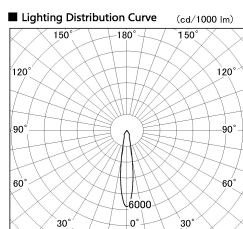

Item no. SD381-0820B9030-R

Series Name: Cledy versa R-G (UL track)  
(SD381-R)

Installation	Track mount
Type	Cledy versa R-G (UL track) (SD381-R)
Fixture wattage	7.5W
Beam angle	20deg
Color Temp.	3000K
CRI	Ra>90
Luminous	768 lm
Body	Die-cast aluminum alloy
Body finish	Black
Trim finish	Black
Reflector finish	N/A
IP Rate	IP20
Light source	COB module
Input Voltage	AC220~240V
Dimming Type	Non-Dimmable
Certificate	CE,CCC
Cut Hole	N/A