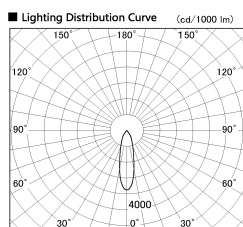

Item no. SD381-0830B9030-R

Series Name: Cledy versa R-G (UL track)
(SD381-R)

| | |
|------------------|---|
| Installation | Track mount |
| Type | Cledy versa R-G (UL track) (SD381-R) |
| Fixture wattage | 7.5W |
| Beam angle | 29deg |
| Color Temp. | 3000K |
| CRI | Ra>90 |
| Luminous | 800 lm |
| Body | Die-cast aluminum alloy |
| Body finish | Black |
| Trim finish | Black |
| Reflector finish | N/A |
| IP Rate | IP20 |
| Light source | COB module |
| Input Voltage | AC220~240V |
| Dimming Type | Non-Dimmable |
| Certificate | CE,CCC |
| Cut Hole | N/A |