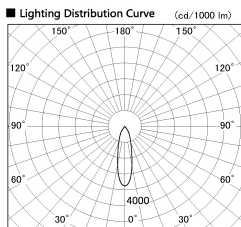

Item no. SD381-0830B9030-R

Series Name: Cledy versa R-G (UL track)  
(SD381-R)

Installation	Track mount
Type	Cledy versa R-G (UL track) (SD381-R)
Fixture wattage	7.5W
Beam angle	29deg
Color Temp.	3000K
CRI	Ra>90
Luminous	800 lm
Body	Die-cast aluminum alloy
Body finish	Black
Trim finish	Black
Reflector finish	N/A
IP Rate	IP20
Light source	COB module
Input Voltage	AC220~240V
Dimming Type	Non-Dimmable
Certificate	CE,CCC
Cut Hole	N/A