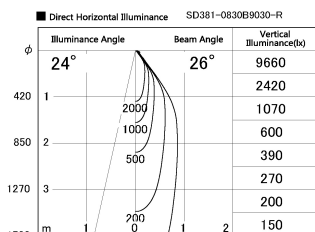

Item no. SD381-0830B9030-R

Series Name: Cledy versa R-G (UL track)
(SD381-R)

| | |
|------------------|---|
| Installation | Track mount |
| Type | Cledy versa R-G (UL track) (SD381-R) |
| Fixture wattage | 7.5W |
| Beam angle | 29deg |
| Color Temp. | 3000K |
| CRI | Ra>90 |
| Luminous | 800 lm |
| Body | Die-cast aluminum alloy |
| Body finish | Black |
| Trim finish | Black |
| Reflector finish | N/A |
| IP Rate | IP20 |
| Light source | COB module |
| Input Voltage | AC220~240V |
| Dimming Type | Non-Dimmable |
| Certificate | CE,CCC |
| Cut Hole | N/A |