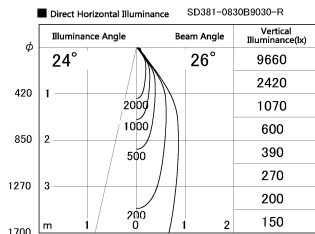

Item no. SD381-0830B9030-R

Series Name: Cledy versa R-G (UL track)  
(SD381-R)

Installation	Track mount
Type	Cledy versa R-G (UL track) (SD381-R)
Fixture wattage	7.5W
Beam angle	29deg
Color Temp.	3000K
CRI	Ra>90
Luminous	800 lm
Body	Die-cast aluminum alloy
Body finish	Black
Trim finish	Black
Reflector finish	N/A
IP Rate	IP20
Light source	COB module
Input Voltage	AC220~240V
Dimming Type	Non-Dimmable
Certificate	CE,CCC
Cut Hole	N/A