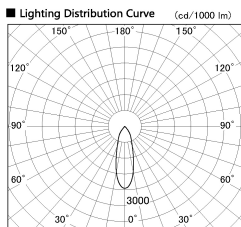

Item no. SD381-3530B9035-R

Series Name: Cledy versa R-G (UL track)
(SD381-R)

Installation	Track mount
Type	Cledy versa R-G (UL track) (SD381-R)
Fixture wattage	36W
Beam angle	30deg
Color Temp.	3500K
CRI	Ra>90
Luminous	4229 lm
Body	Die-castaluminumalloy
Body finish	Black
Trim finish	Black
Reflector finish	N/A
IP Rate	IP20
Light source	COB module
Input Voltage	AC220~240V
Dimming Type	Non-Dimmable
Certificate	CE,CCC
Cut Hole	N/A