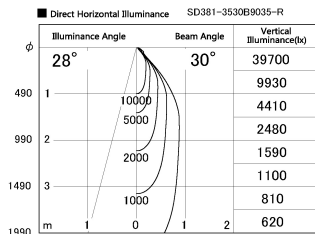

Item no. SD381-3530B9035-R

Series Name: Cledy versa R-G (UL track)
(SD381-R)

Installation	Track mount
Type	Cledy versa R-G (UL track) (SD381-R)
Fixture wattage	36W
Beam angle	30deg
Color Temp.	3500K
CRI	Ra>90
Luminous	4229 lm
Body	Die-castaluminumalloy
Body finish	Black
Trim finish	Black
Reflector finish	N/A
IP Rate	IP20
Light source	COB module
Input Voltage	AC220~240V
Dimming Type	Non-Dimmable
Certificate	CE,CCC
Cut Hole	N/A