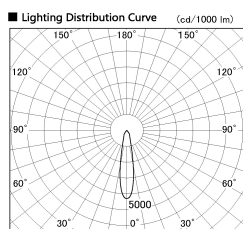

Item no. SD381-2820B9035-R

Series Name: Cledy versa R-G (UL track)  
(SD381-R)

Installation	Track mount
Type	Cledy versa R-G (UL track) (SD381-R)
Fixture wattage	28W
Beam angle	21deg
Color Temp.	3500K
CRI	Ra>90
Luminous	3404 lm
Body	Die-castaluminumalloy
Body finish	Black
Trim finish	Black
Reflector finish	N/A
IP Rate	IP20
Light source	COB module
Input Voltage	AC220~240V
Dimming Type	Non-Dimmable
Certificate	CE,CCC
Cut Hole	N/A