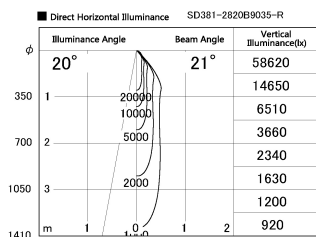

Item no. SD381-2820B9035-R

Series Name: Cledy versa R-G (UL track)  
(SD381-R)

Installation	Track mount
Type	Cledy versa R-G (UL track) (SD381-R)
Fixture wattage	28W
Beam angle	21deg
Color Temp.	3500K
CRI	Ra>90
Luminous	3404 lm
Body	Die-castaluminumalloy
Body finish	Black
Trim finish	Black
Reflector finish	N/A
IP Rate	IP20
Light source	COB module
Input Voltage	AC220~240V
Dimming Type	Non-Dimmable
Certificate	CE,CCC
Cut Hole	N/A