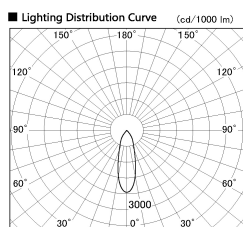

Item no. SD381-2830B9035-R

Series Name: Cledy versa R-G (UL track)  
(SD381-R)

Installation	Track mount
Type	Cledy versa R-G (UL track) (SD381-R)
Fixture wattage	28W
Beam angle	30deg
Color Temp.	3500K
CRI	Ra>90
Luminous	3417 lm
Body	Die-castaluminumalloy
Body finish	Black
Trim finish	Black
Reflector finish	N/A
IP Rate	IP20
Light source	COB module
Input Voltage	AC220~240V
Dimming Type	Non-Dimmable
Certificate	CE,CCC
Cut Hole	N/A