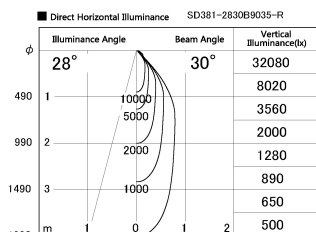

Item no. SD381-2830B9035-R

Series Name: Cledy versa R-G (UL track)  
(SD381-R)

Installation	Track mount
Type	Cledy versa R-G (UL track) (SD381-R)
Fixture wattage	28W
Beam angle	30deg
Color Temp.	3500K
CRI	Ra>90
Luminous	3417 lm
Body	Die-castaluminumalloy
Body finish	Black
Trim finish	Black
Reflector finish	N/A
IP Rate	IP20
Light source	COB module
Input Voltage	AC220~240V
Dimming Type	Non-Dimmable
Certificate	CE,CCC
Cut Hole	N/A