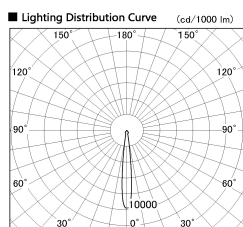

Item no. SD381-2615B9035-R

Series Name: Cledy versa R-G (UL track)
(SD381-R)

■ Direct Horizontal Illuminance SD381-2615B9035-R

φ	Illuminance Angle	Beam Angle	Vertical Illuminance (lx)
170	10°	12°	108330
170	5000		27080
340	20000		12040
340	10000		6770
520	5000		4330
520			3010
690			2210
690	m	1 2 0 0 1 2	1690

Installation	Track mount
Type	Cledy versa R-G (UL track) (SD381-R)
Fixture wattage	23W
Beam angle	12deg
Color Temp.	3500K
CRI	Ra>90
Luminous	2753 lm
Body	Die-castaluminumalloy
Body finish	Black
Trim finish	Black
Reflector finish	N/A
IP Rate	IP20
Light source	COB module
Input Voltage	AC220~240V
Dimming Type	Non-Dimmable
Certificate	CE,CCC
Cut Hole	N/A