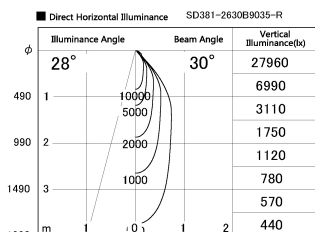

Item no. SD381-2630B9035-R

Series Name: Cledy versa R-G (UL track)  
(SD381-R)

Installation	Track mount
Type	Cledy versa R-G (UL track) (SD381-R)
Fixture wattage	23W
Beam angle	30deg
Color Temp.	3500K
CRI	Ra>90
Luminous	2978 lm
Body	Die-castaluminumalloy
Body finish	Black
Trim finish	Black
Reflector finish	N/A
IP Rate	IP20
Light source	COB module
Input Voltage	AC220~240V
Dimming Type	Non-Dimmable
Certificate	CE,CCC
Cut Hole	N/A