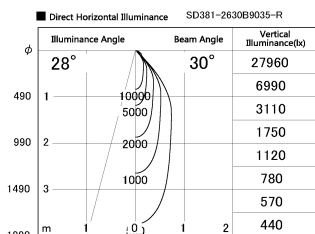

Item no. SD381-2630B9035-R

Series Name: Cledy versa R-G (UL track)
(SD381-R)

Installation	Track mount
Type	Cledy versa R-G (UL track) (SD381-R)
Fixture wattage	23W
Beam angle	30deg
Color Temp.	3500K
CRI	Ra>90
Luminous	2978 lm
Body	Die-castaluminumalloy
Body finish	Black
Trim finish	Black
Reflector finish	N/A
IP Rate	IP20
Light source	COB module
Input Voltage	AC220~240V
Dimming Type	Non-Dimmable
Certificate	CE,CCC
Cut Hole	N/A