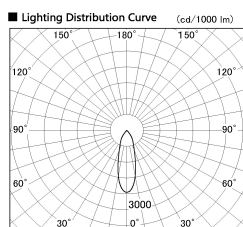

Item no. SD381-2630B9035-R

Series Name: Cledy versa R-G (UL track)  
(SD381-R)

Installation	Track mount
Type	Cledy versa R-G (UL track) (SD381-R)
Fixture wattage	23W
Beam angle	30deg
Color Temp.	3500K
CRI	Ra>90
Luminous	2978 lm
Body	Die-castaluminumalloy
Body finish	Black
Trim finish	Black
Reflector finish	N/A
IP Rate	IP20
Light source	COB module
Input Voltage	AC220~240V
Dimming Type	Non-Dimmable
Certificate	CE,CCC
Cut Hole	N/A