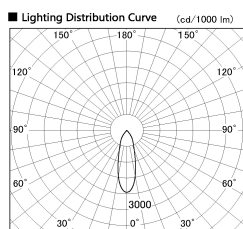

Item no. SD381-2630B9035-R

Series Name: Cledy versa R-G (UL track)
(SD381-R)

Installation	Track mount
Type	Cledy versa R-G (UL track) (SD381-R)
Fixture wattage	23W
Beam angle	30deg
Color Temp.	3500K
CRI	Ra>90
Luminous	2978 lm
Body	Die-castaluminumalloy
Body finish	Black
Trim finish	Black
Reflector finish	N/A
IP Rate	IP20
Light source	COB module
Input Voltage	AC220~240V
Dimming Type	Non-Dimmable
Certificate	CE,CCC
Cut Hole	N/A