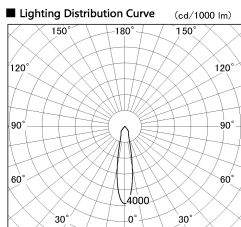

Item no. SD381-2520B9035-R

Series Name: Cledy versa R-G (UL track)  
(SD381-R)

■ Direct Horizontal Illuminance SD381-2520B9035-R

Illuminance Angle	Beam Angle	Vertical Illuminance (lx)
20°	1	43110
	2	10780
	3	4790
	4	2690
	5	1720
	6	1200
21°	1	880
	2	670
	3	431
	4	316
	5	235
	6	173

Installation	Track mount
Type	Cledy versa R-G (UL track) (SD381-R)
Fixture wattage	23W
Beam angle	21deg
Color Temp.	3500K
CRI	Ra>90
Luminous	2754 lm
Body	Die-castaluminumalloy
Body finish	Black
Trim finish	Black
Reflector finish	N/A
IP Rate	IP20
Light source	COB module
Input Voltage	AC220~240V
Dimming Type	Non-Dimmable
Certificate	CE,CCC
Cut Hole	N/A