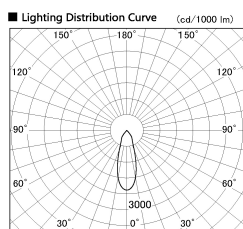

Item no. SD381-2530B9035-R

Series Name: Cledy versa R-G (UL track)  
(SD381-R)

Installation	Track mount
Type	Cledy versa R-G (UL track) (SD381-R)
Fixture wattage	23W
Beam angle	33deg
Color Temp.	3500K
CRI	Ra>90
Luminous	2797 lm
Body	Die-castaluminumalloy
Body finish	Black
Trim finish	Black
Reflector finish	N/A
IP Rate	IP20
Light source	COB module
Input Voltage	AC220~240V
Dimming Type	Non-Dimmable
Certificate	CE,CCC
Cut Hole	N/A