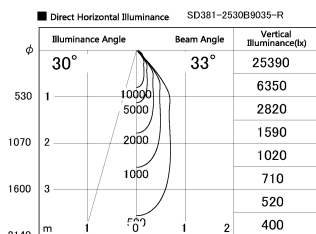

Item no. SD381-2530B9035-R

Series Name: Cledy versa R-G (UL track)
(SD381-R)

Installation	Track mount
Type	Cledy versa R-G (UL track) (SD381-R)
Fixture wattage	23W
Beam angle	33deg
Color Temp.	3500K
CRI	Ra>90
Luminous	2797 lm
Body	Die-castaluminumalloy
Body finish	Black
Trim finish	Black
Reflector finish	N/A
IP Rate	IP20
Light source	COB module
Input Voltage	AC220~240V
Dimming Type	Non-Dimmable
Certificate	CE,CCC
Cut Hole	N/A