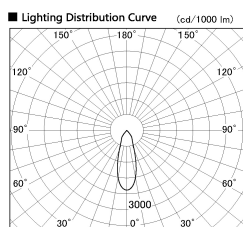

Item no. SD381-2530B9035-R

Series Name: Cledy versa R-G (UL track)
(SD381-R)

Installation	Track mount
Type	Cledy versa R-G (UL track) (SD381-R)
Fixture wattage	23W
Beam angle	33deg
Color Temp.	3500K
CRI	Ra>90
Luminous	2797 lm
Body	Die-castaluminumalloy
Body finish	Black
Trim finish	Black
Reflector finish	N/A
IP Rate	IP20
Light source	COB module
Input Voltage	AC220~240V
Dimming Type	Non-Dimmable
Certificate	CE,CCC
Cut Hole	N/A