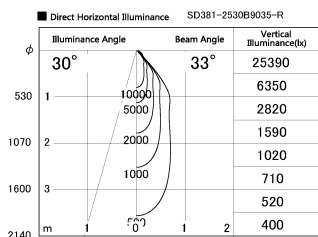

Item no. SD381-2530B9035-R

Series Name: Cledy versa R-G (UL track)  
(SD381-R)

Installation	Track mount
Type	Cledy versa R-G (UL track) (SD381-R)
Fixture wattage	23W
Beam angle	33deg
Color Temp.	3500K
CRI	Ra>90
Luminous	2797 lm
Body	Die-castaluminumalloy
Body finish	Black
Trim finish	Black
Reflector finish	N/A
IP Rate	IP20
Light source	COB module
Input Voltage	AC220~240V
Dimming Type	Non-Dimmable
Certificate	CE,CCC
Cut Hole	N/A