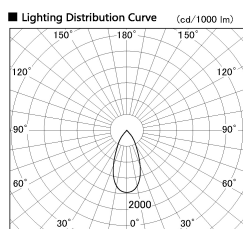

Item no. SD381-2540B9035-R

Series Name: Cledy versa R-G (UL track)
(SD381-R)

Installation	Track mount
Type	Cledy versa R-G (UL track) (SD381-R)
Fixture wattage	23W
Beam angle	45deg
Color Temp.	3500K
CRI	Ra>90
Luminous	2800 lm
Body	Die-castaluminumalloy
Body finish	Black
Trim finish	Black
Reflector finish	N/A
IP Rate	IP20
Light source	COB module
Input Voltage	AC220~240V
Dimming Type	Non-Dimmable
Certificate	CE,CCC
Cut Hole	N/A