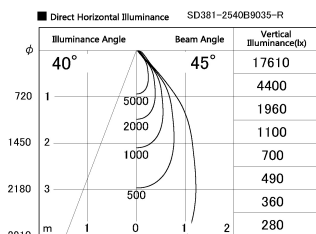

Item no. SD381-2540B9035-R

Series Name: Cledy versa R-G (UL track)
(SD381-R)

Installation	Track mount
Type	Cledy versa R-G (UL track) (SD381-R)
Fixture wattage	23W
Beam angle	45deg
Color Temp.	3500K
CRI	Ra>90
Luminous	2800 lm
Body	Die-castaluminumalloy
Body finish	Black
Trim finish	Black
Reflector finish	N/A
IP Rate	IP20
Light source	COB module
Input Voltage	AC220~240V
Dimming Type	Non-Dimmable
Certificate	CE,CCC
Cut Hole	N/A