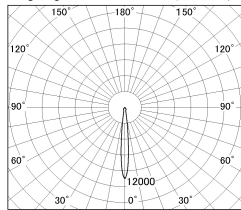

■ Lighting Distribution Curve (cd./1000 lm)

φ	Illuminance Angle	Beam Angle	Vertical Illuminance(lx)	
			1m	2m
170	10°	11°	85840	21460
340			20000	9540
520			10000	5360
690	5000	3430	2380	1750
	2000	1340		

Installation	Track mount
Type	Cledy versa R-G (UL track) (SD381-R)
Fixture wattage	20W
Beam angle	11deg
Color Temp.	3500K
CRI	Ra>90
Luminous	1981 lm
Body	Die-castaluminumalloy
Body finish	Black
Trim finish	Black
Reflector finish	N/A
IP Rate	IP20
Light source	COB module
Input Voltage	AC220~240V
Dimming Type	Non-Dimmable
Certificate	CE,CCC
Cut Hole	N/A