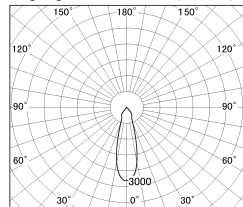

Installation	Track mount
Type	Cledy versa R-G (UL track) (SD381-R)
Fixture wattage	20W
Beam angle	28deg
Color Temp.	3500K
CRI	Ra>90
Luminous	2148 lm
Body	Die-cast aluminum alloy
Body finish	Black
Trim finish	Black
Reflector finish	N/A
IP Rate	IP20
Light source	COB module
Input Voltage	AC220~240V
Dimming Type	Non-Dimmable
Certificate	CE,CCC
Cut Hole	N/A

■ Lighting Distribution Curve (cd./1000 lm)