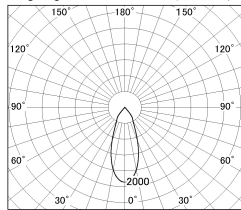

■ Lighting Distribution Curve (cd./1000 lm)

Installation	Track mount
Type	Cledy versa R-G (UL track) (SD381-R)
Fixture wattage	20W
Beam angle	39deg
Color Temp.	3500K
CRI	Ra>90
Luminous	2165 lm
Body	Die-castaluminumalloy
Body finish	Black
Trim finish	Black
Reflector finish	N/A
IP Rate	IP20
Light source	COB module
Input Voltage	AC220~240V
Dimming Type	Non-Dimmable
Certificate	CE,CCC
Cut Hole	N/A