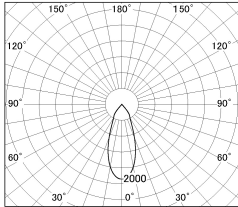

■ Lighting Distribution Curve (cd./1000 lm)

Installation	Track mount
Type	Cledy versa R-G (UL track) (SD381-R)
Fixture wattage	20W
Beam angle	39deg
Color Temp.	3500K
CRI	Ra>90
Luminous	2165 lm
Body	Die-castaluminumalloy
Body finish	Black
Trim finish	Black
Reflector finish	N/A
IP Rate	IP20
Light source	COB module
Input Voltage	AC220~240V
Dimming Type	Non-Dimmable
Certificate	CE,CCC
Cut Hole	N/A