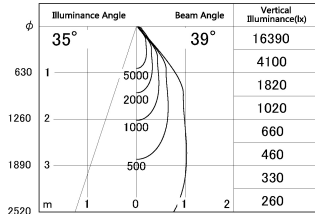

Installation	Track mount
Type	Cledy versa R-G (UL track) (SD381-R)
Fixture wattage	20W
Beam angle	39deg
Color Temp.	3500K
CRI	Ra>90
Luminous	2165 lm
Body	Die-castaluminumalloy
Body finish	Black
Trim finish	Black
Reflector finish	N/A
IP Rate	IP20
Light source	COB module
Input Voltage	AC220~240V
Dimming Type	Non-Dimmable
Certificate	CE,CCC
Cut Hole	N/A