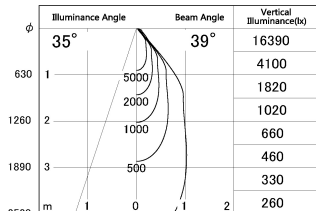

Installation	Track mount
Type	Cledy versa R-G (UL track) (SD381-R)
Fixture wattage	20W
Beam angle	39deg
Color Temp.	3500K
CRI	Ra>90
Luminous	2165 lm
Body	Die-castaluminumalloy
Body finish	Black
Trim finish	Black
Reflector finish	N/A
IP Rate	IP20
Light source	COB module
Input Voltage	AC220~240V
Dimming Type	Non-Dimmable
Certificate	CE,CCC
Cut Hole	N/A